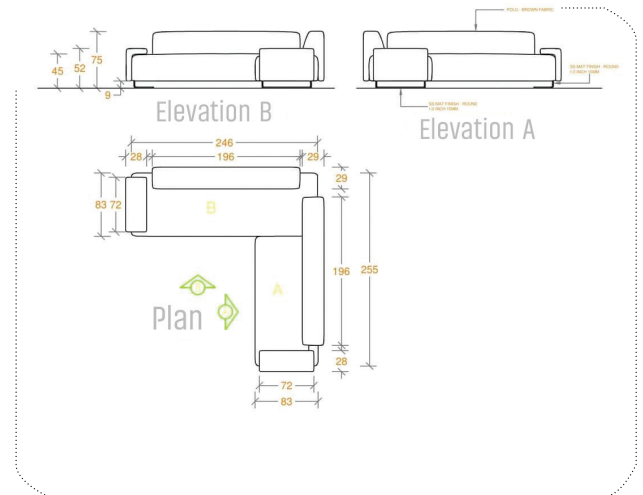

Technical Information

- **Frame** - Frame of treated mahogany wood and marine plywood
- **Seat firmness** - webbed with high density poly propylene elastic - soft form Pocketed spring Polyurethane 32 density form
- **Upholstery** - Having matindale more than 20000 / Rub. Back Cushions - Polyurathene 32 density form. Leg Options - Wooden / metal

Aesthetic # Functional # Durable
Affordable # Professional # Craftsmanship